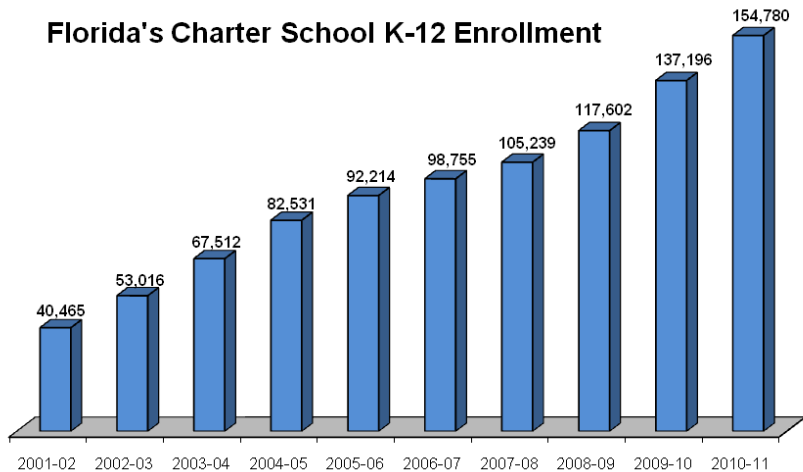

Charter Schools Are a Popular Choice Option for Parents

With more than 154,000 students enrolled in 459 charter schools in 43 districts, Florida ranked third in the nation in charter school enrollment in 2010-11. Many charter schools in Florida have innovative missions. Some charter schools include themed learning approaches focusing on areas such as arts, sciences, and technologies. Other charter schools provide services to special populations such as students at risk of academic failure or students with disabilities.

Florida's Charter School K-12 Enrollment